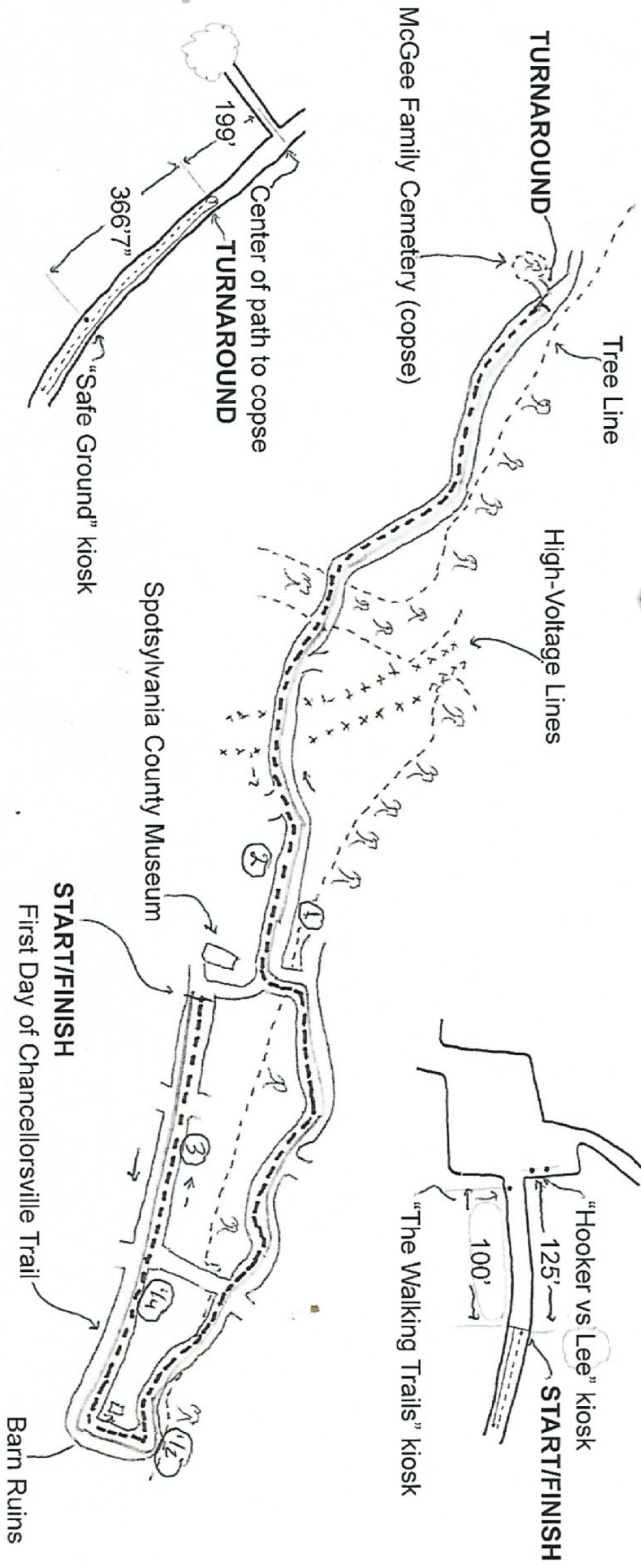

Tree of Life 5km
 Chancellorsville, VA
 Measured by Vic Culp
 vic@far.c.org
 On August 10, 2025

USATF Certificate
 VA25024RT
 Effective: 12/06/2025
 Through: 12/31/2035

- START/FINISH** – 100' E of "The Walking Trails" kiosk and 125' E of "Hooker vs Lee" kiosk
- 1/4 Mile** – 159'2" E of the eastern edge of the second road into the field
- 1/2 Mile** – 55'8" W of 11th Infantry Memorial
- Mile 1** – 344'3" W of right turn onto main trail
- TURNAROUND** – 199' E of the center of the path into the McGee Family Memorial and 366'7" W of "Safe Ground" kiosk
- Mile 2** – 36" E of "The walking trail continues on the grassy trail to your left" sign
- Mile 3** – 77'2" E of post on eastern side of first road into the field

The course was measured using the full width of the paths using the shortest possible route (SPR).