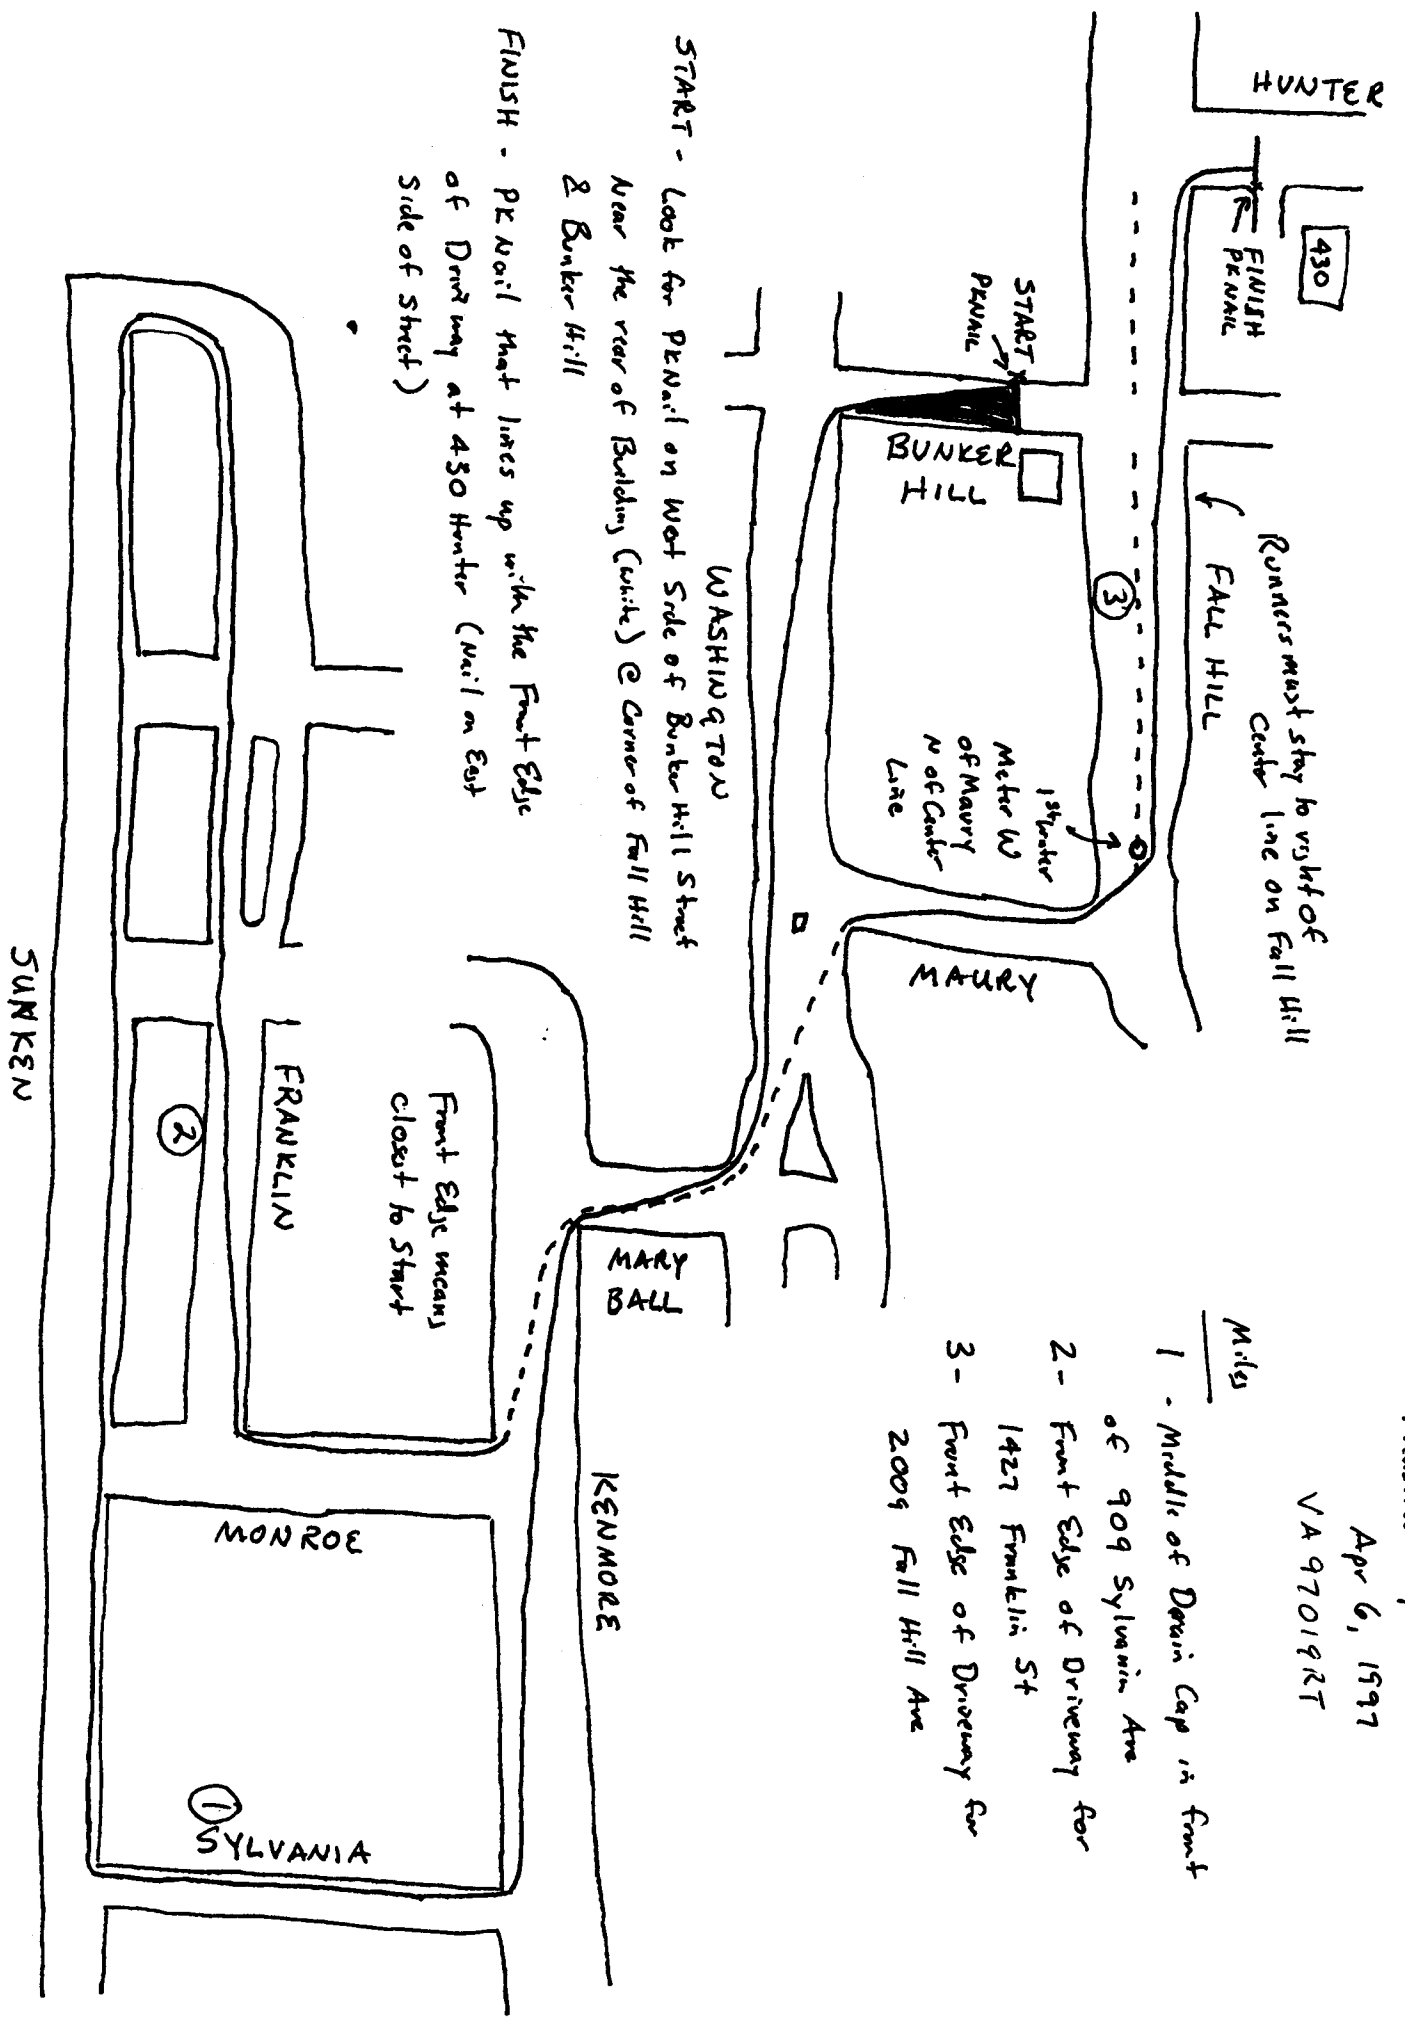

↖ N
 NEW MOSS CLINIC SK
 measured by: Vic Culp

Apr 6, 1997
 VA 97019RT

Miles

- 1 - Middle of Down Cap in front of 909 Sylvania Ave
- 2 - Front Edge of Driveway for 1427 Franklin St
- 3 - Front Edge of Driveway for 2009 Fall Hill Ave

HUNTER

430

FINISH PENAIL

Runners must stay to right of center line on Fall Hill

FALL HILL

3

START PENAIL

BUNKER HILL

Meter W of Maury N of Center Line

MAURY

WASHBURN

START - Look for PENAIL on West Side of Bunker Hill Street Near the rear of Building (white) @ Corner of Fall Hill & Bunker Hill

FINISH - PENAIL that lines up with the Front Edge of Driveway at 430 Hunter (Mail on East Side of Street)

Front Edge means closest to start

FRANKLIN

2

MONROE

1

SYLVANIA

SUNKEN

KENMORE