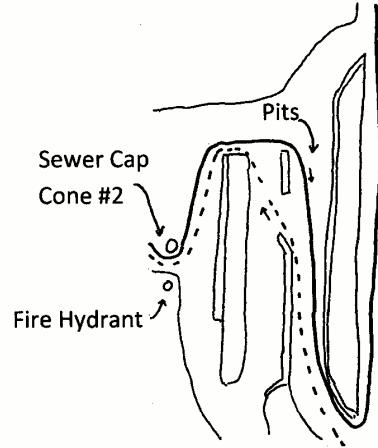

Dominion Raceway 5km

Thornburg, VA
 Measured by Vic Culp
 On March 29, 2017

USATF Certificate VA17007RT
Effective 4/12/2017 - 12/31/2027

Outbound: Runners are in the main pits. **Inbound:** Course goes through wall opening from the main pits into the secondary pits.

Outbound ———
 Inbound - - -

- START** – south grass edge on oval east straight, 208'10" S of race track START/FINISH
- Cone #1** – even with access road edge, 305'4" N of fire hydrant and 101'9" N of pavement edge
- Cone #2** – on sewer cap about 15' from fire hydrant
- Mile 1** – 124'6" W of apron end after turn 1
- Mile 2** – 39'3" S of pole at south end of outside guard rail at the end of the Big Esses
- Mile 3** – 60'11" W of large infield light pole for south turn
- FINISH** – north grass edge on oval east straight, 200'6" N of race track START/FINISH