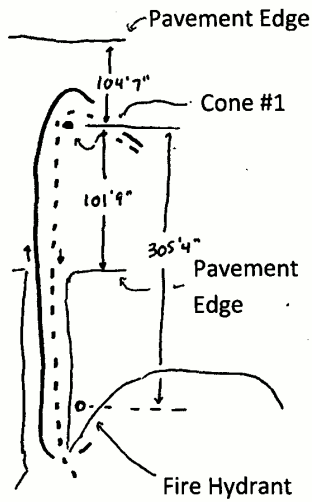

Dominion Raceway 5km

Thornburg, VA
 Measured by Vic Culp
 On March 29, 2017

USATF Certificate VA17007RT
Effective 4/12/2017 - 12/31/2027

Outbound: Runners are in the main pits. **Inbound:** Course goes through wall opening from the main pits into the secondary pits.

Outbound ———
 Inbound - - -

- START** – south grass edge on oval east straight, 208'10" S of race track START/FINISH
- Cone #1** – even with access road edge, 305'4" N of fire hydrant and 101'9" N of pavement edge
- Cone #2** – on sewer cap about 15' from fire hydrant
- Mile 1** – 124'6" W of apron end after turn 1
- Mile 2** – 39'3" S of pole at south end of outside guard rail at the end of the Big Esses
- Mile 3** – 60'11" W of large infield light pole for south turn
- FINISH** – north grass edge on oval east straight, 200'6" N of race track START/FINISH