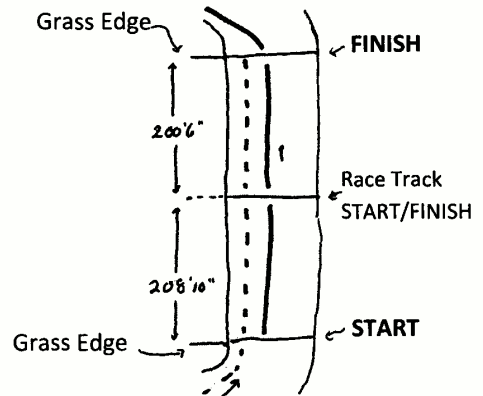

Dominion Raceway 5km

Thornburg, VA
 Measured by Vic Culp
 On March 29, 2017

USATF Certificate VA17007RT
Effective 4/12/2017 - 12/31/2027

Outbound: Runners are in the main pits. **Inbound:** Course goes through wall opening from the main pits into the secondary pits.

Outbound ———
 Inbound - - -

- START** – south grass edge on oval east straight, 208'10" S of race track START/FINISH
- Cone #1** – even with access road edge, 305'4" N of fire hydrant and 101'9" N of pavement edge
- Cone #2** – on sewer cap about 15' from fire hydrant
- Mile 1** – 124'6" W of apron end after turn 1
- Mile 2** – 39'3" S of pole at south end of outside guard rail at the end of the Big Esses
- Mile 3** – 60'11" W of large infield light pole for south turn
- FINISH** – north grass edge on oval east straight, 200'6" N of race track START/FINISH