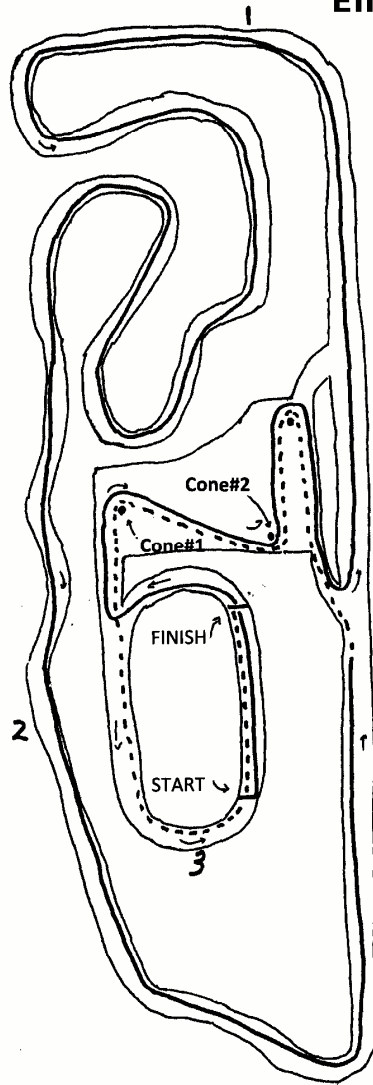

Dominion Raceway 5km

Thornburg, VA
 Measured by Vic Culp
 On March 29, 2017

USATF Certificate VA17007RT
Effective 4/12/2017 - 12/31/2027

Outbound: Runners are in the main pits. **Inbound:** Course goes through wall opening from the main pits into the secondary pits.

Outbound ———
 Inbound - - -

- START** – south grass edge on oval east straight, 208'10" S of race track START/FINISH
- Cone #1** – even with access road edge, 305'4" N of fire hydrant and 101'9" N of pavement edge
- Cone #2** – on sewer cap about 15' from fire hydrant
- Mile 1** – 124'6" W of apron end after turn 1
- Mile 2** – 39'3" S of pole at south end of outside guard rail at the end of the Big Esses
- Mile 3** – 60'11" W of large infield light pole for south turn
- FINISH** – north grass edge on oval east straight, 200'6" N of race track START/FINISH