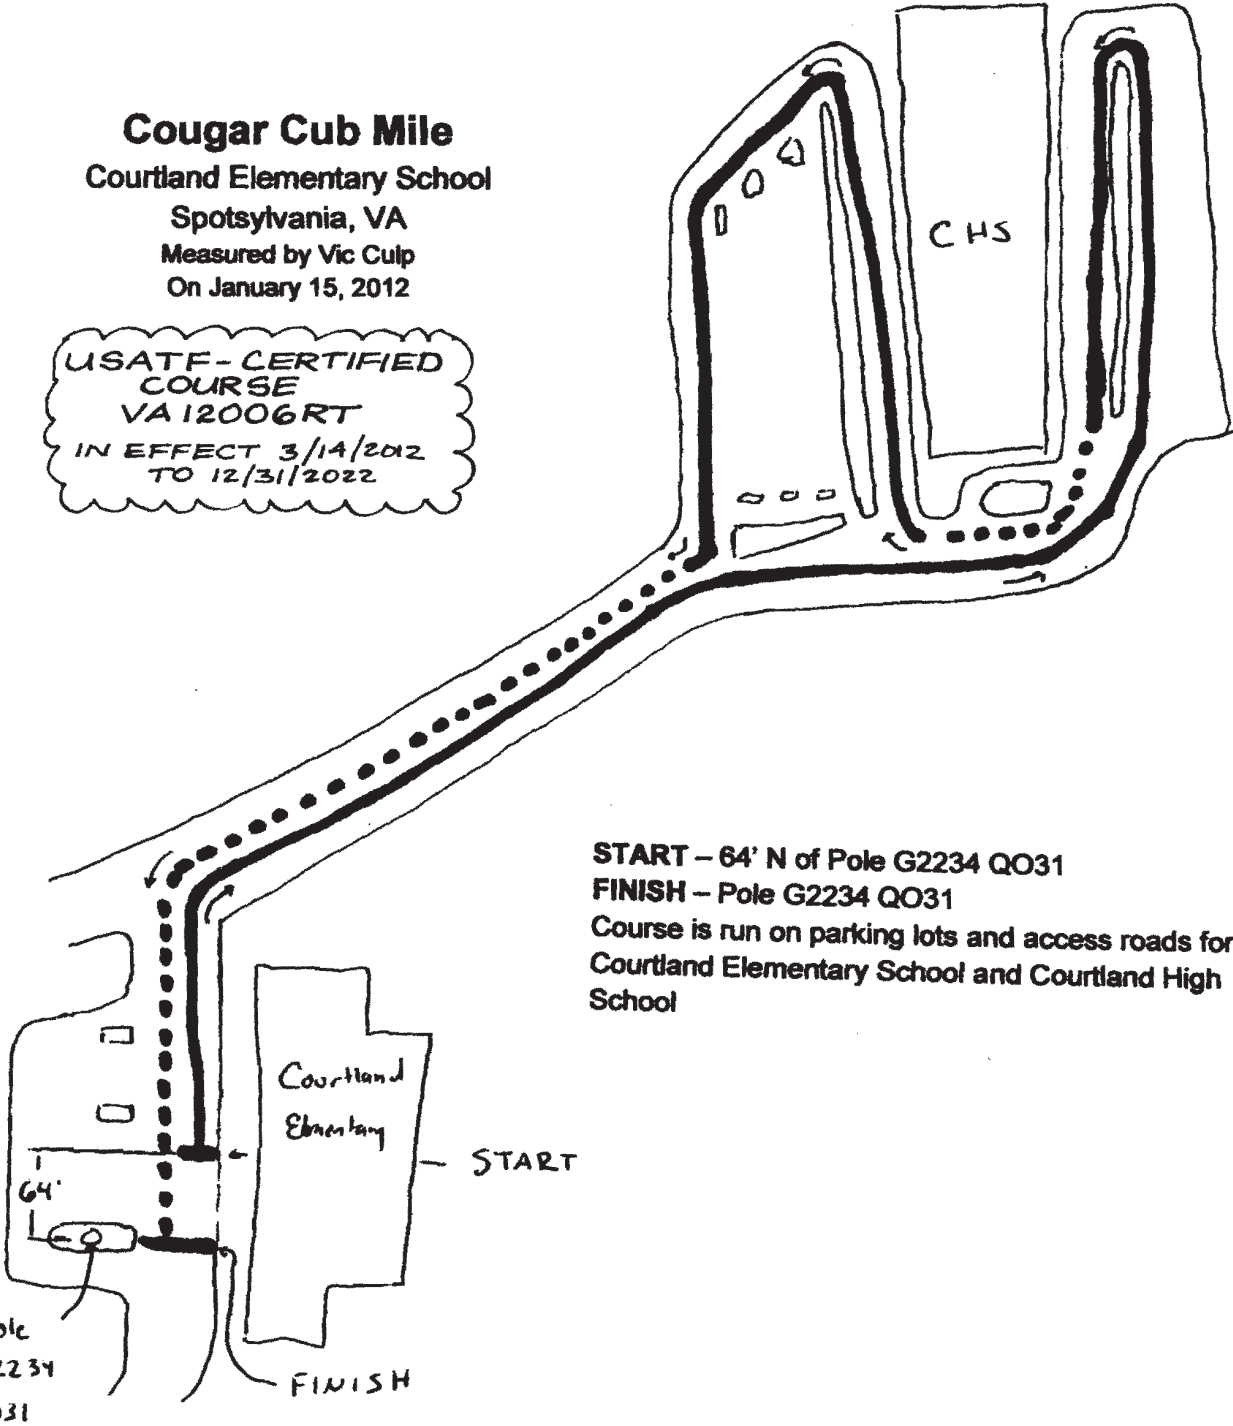

**Cougar Cub Mile**  
Courtland Elementary School  
Spotsylvania, VA  
Measured by Vic Culp  
On January 15, 2012

USATF - CERTIFIED  
COURSE  
VA 12006RT  
IN EFFECT 3/14/2012  
TO 12/31/2022

**START** - 64' N of Pole G2234 Q031  
**FINISH** - Pole G2234 Q031  
Course is run on parking lots and access roads for  
Courtland Elementary School and Courtland High  
School

Pole  
G2234  
Q031

FINISH

START

Courtland  
Elementary

CHS