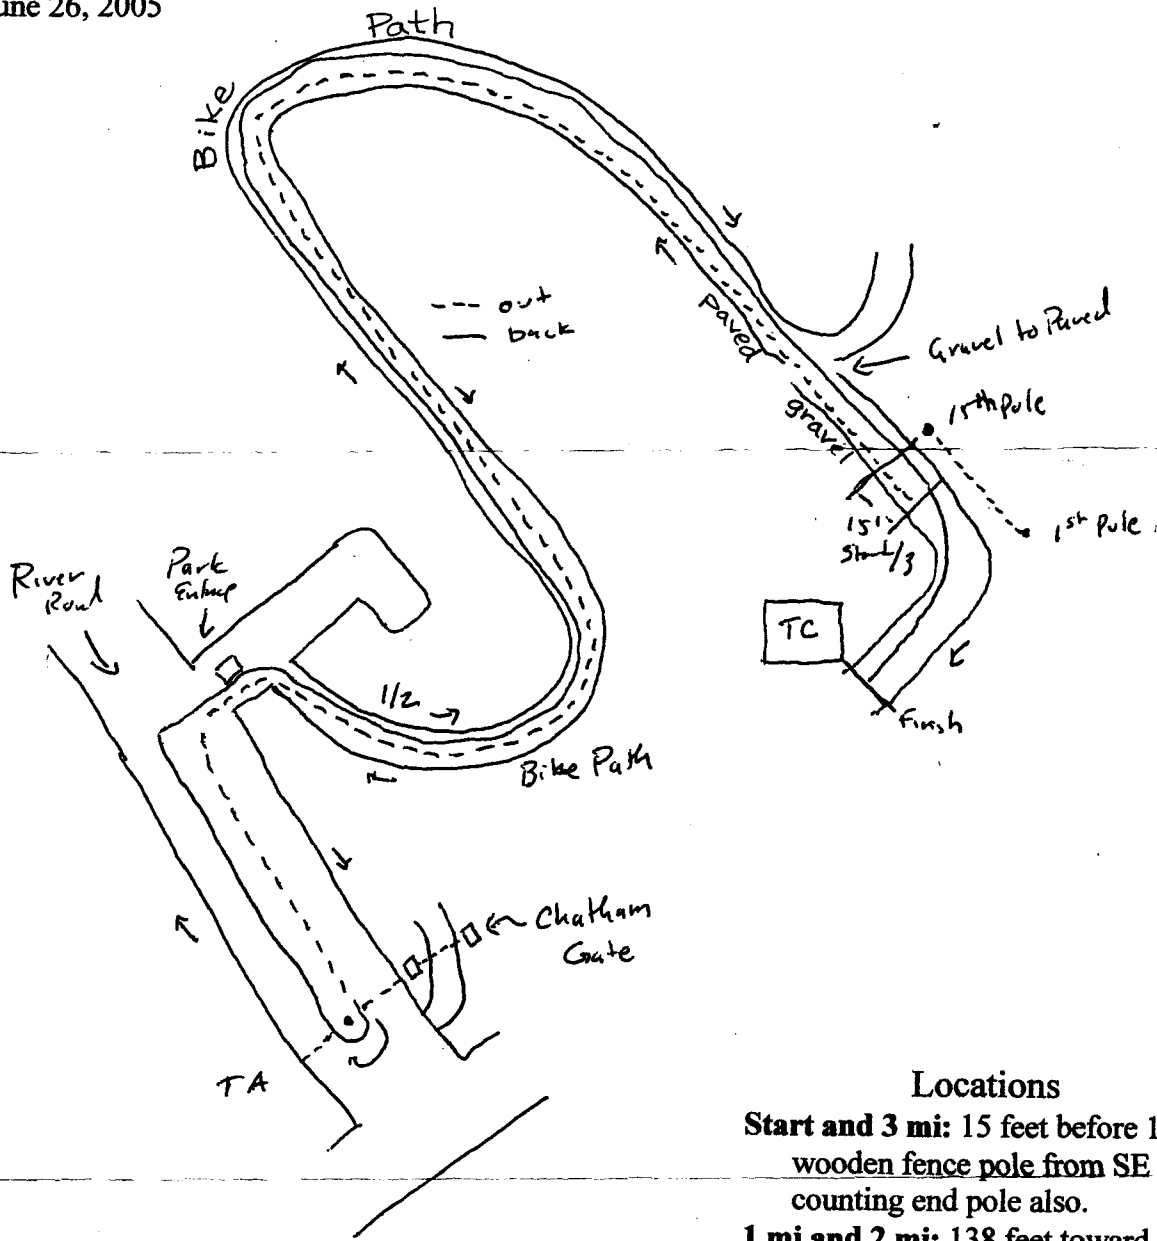

Renegade 5 km

Fredericksburg, Virginia

Measured by Vic Culp
on June 26, 2005

USATF - CERTIFIED
COURSE
VA-05026-RT

Locations

- Start and 3 mi:** 15 feet before 15th wooden fence pole from SE side, counting end pole also.
- 1 mi and 2 mi:** 138 feet toward Pratt Park entrance from warning sign on bike path.
- Turnaround:** Post with globe even with Chatham Gate.
- Finish:** SE tennis court corner pole.